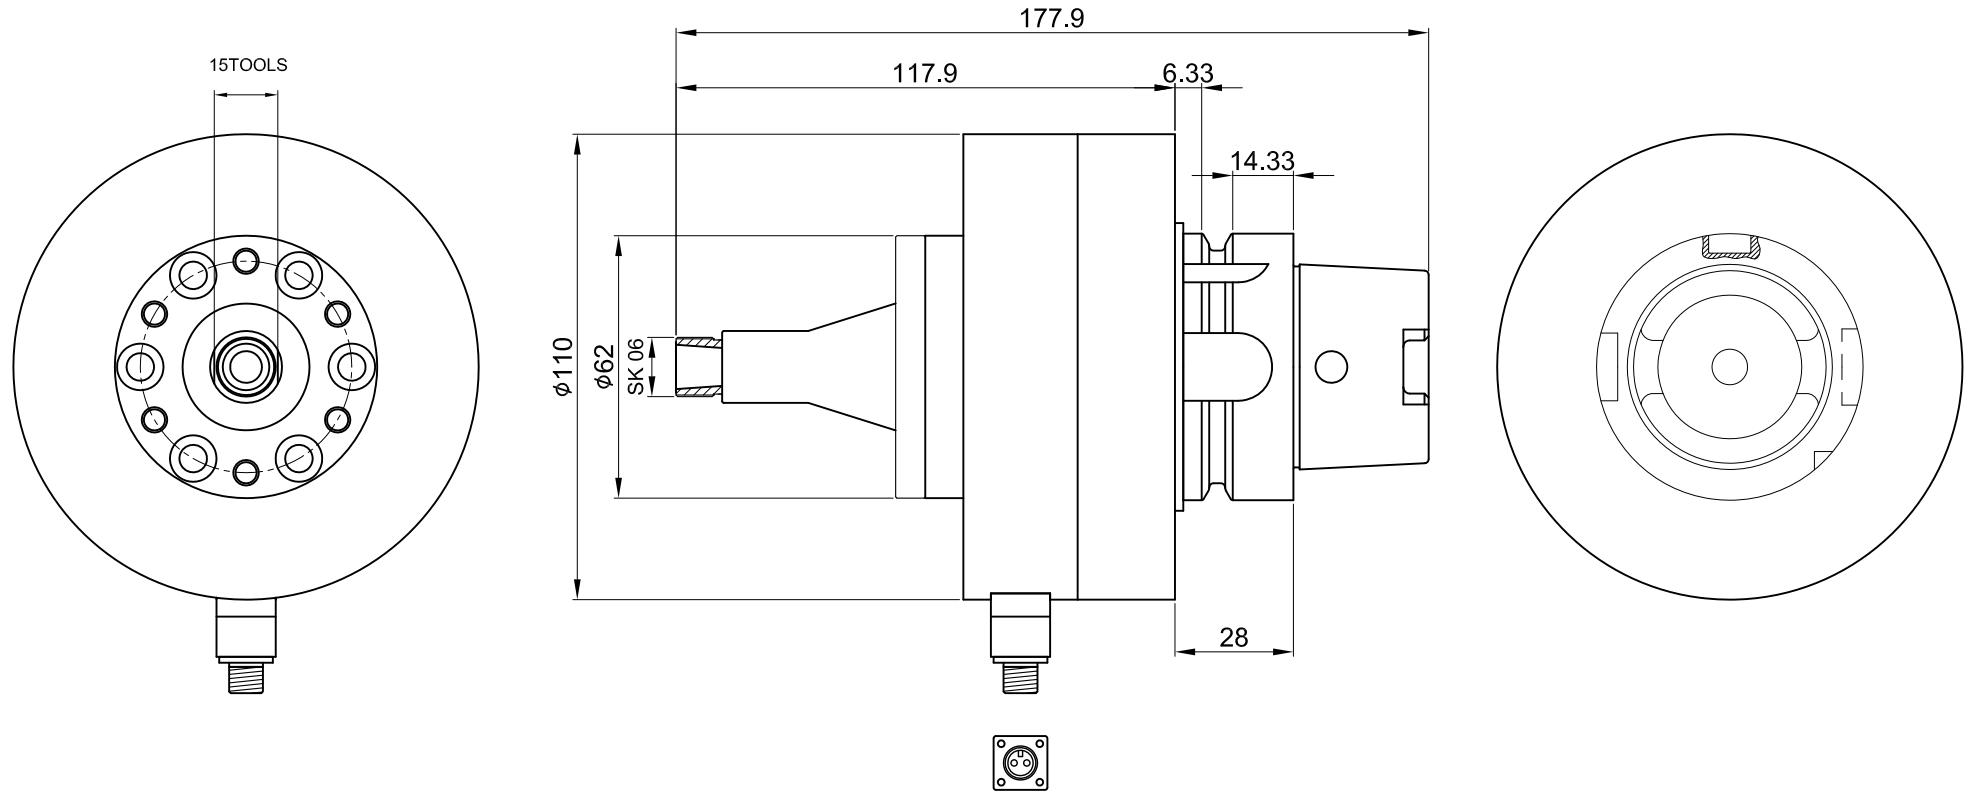

High Precision Two Dimensional Manual Ultrasonic Tool Actuator

2DMUTH - KHS63A - SK06

**The manufacturer has the power to change the performance and appearance dimensions.
The change is made to the advanced method of the product.**